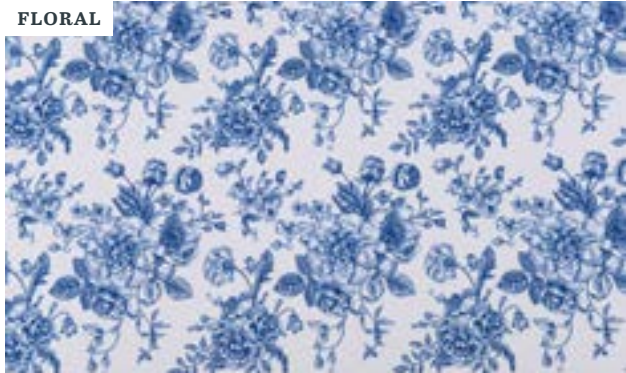

ARTICHOKE

French

FLORAL